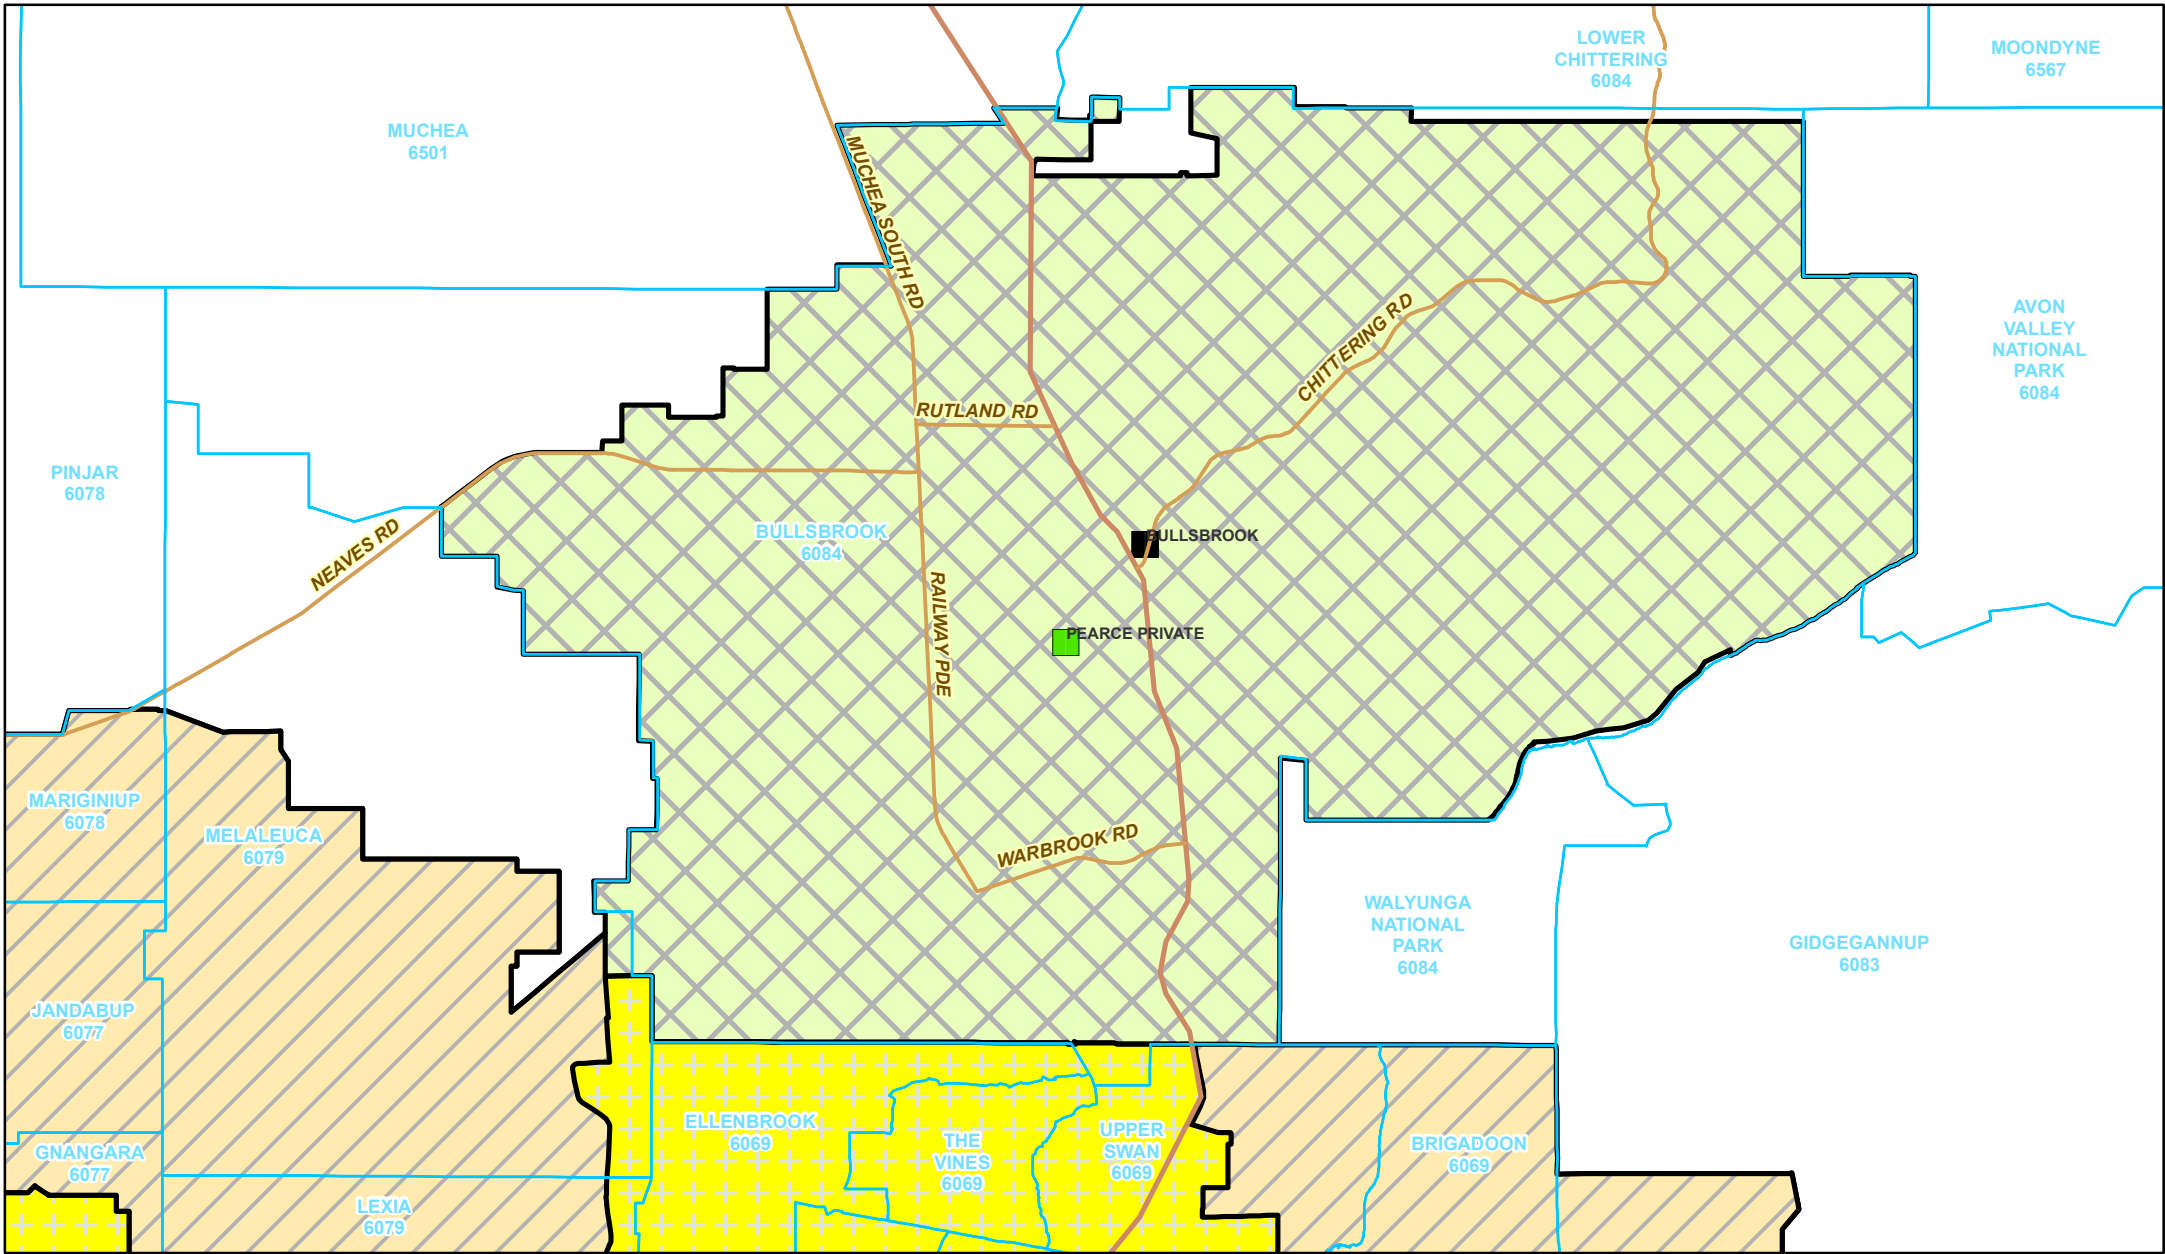

# Changes to ESL Category 3 Boundary in Swan Region - 1 July 2011

- Career Fire & Rescue Service Station
- Bush Fire Brigade Station
- Volunteer Fire Service Unit
- Area changing from ESL Category 3 to ESL Category 1
- Existing ESL Category 3 Boundary
- Area changing from ESL Category 5 to ESL Category 3